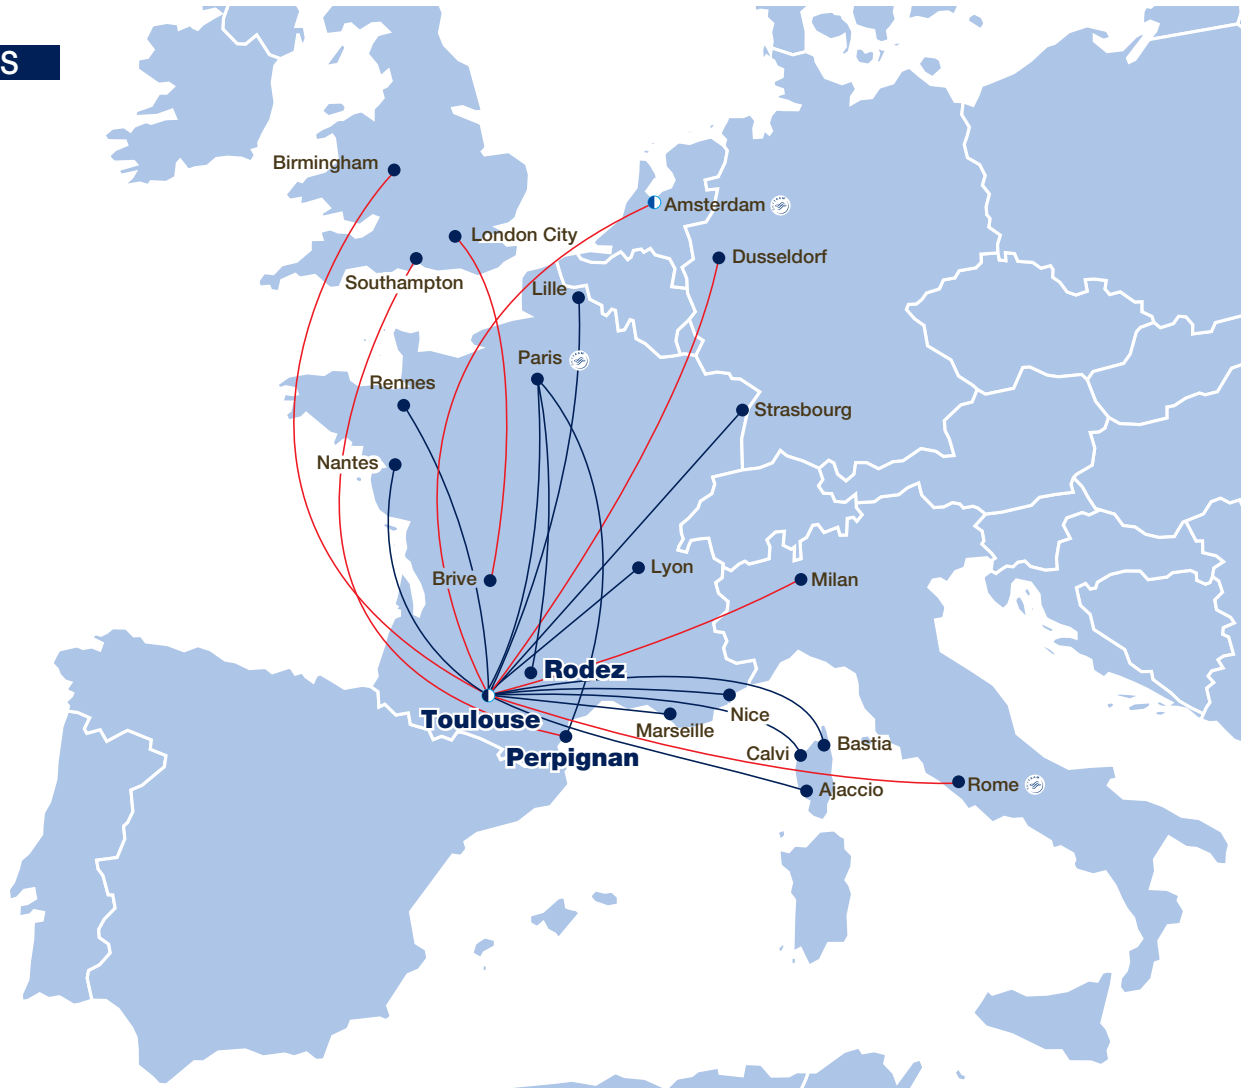

Domestic and European, French Province departure - Summer 2011

MIDI-PYRENEES

OPERATORS

- AIR CORSICA
- AIR FRANCE
- AIRLINAIR
- BRIT AIR
- CITYJET
- FLYBE
- KLM
- REGIONAL

— Domestic flights — International flights